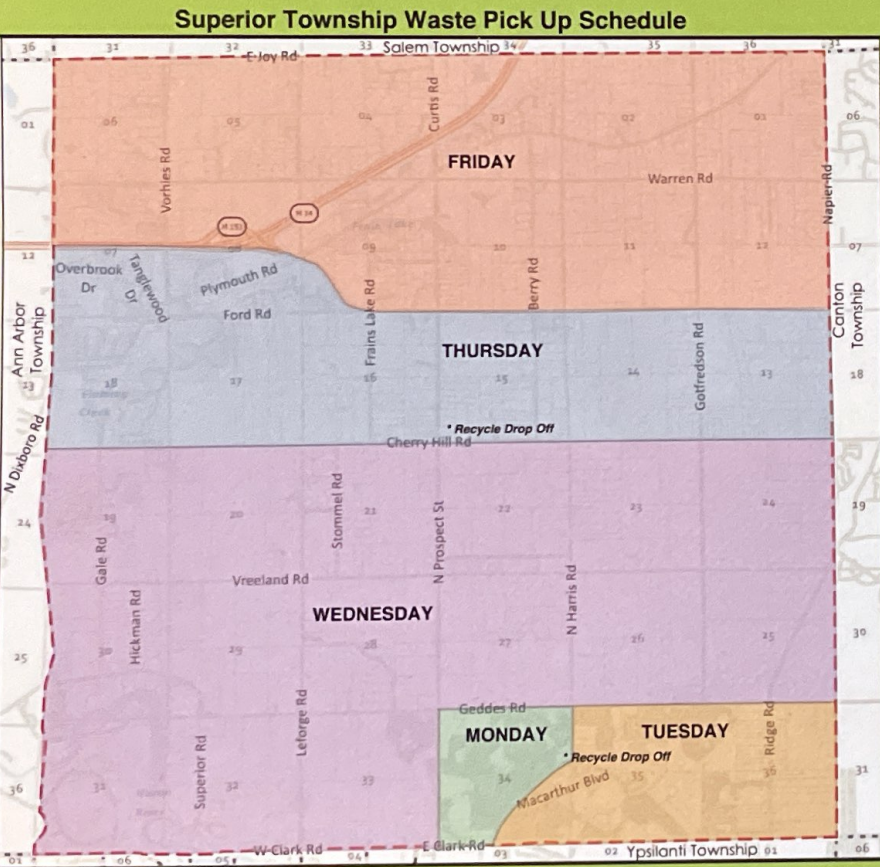

Superior Charter Township residents have a new bi-weekly recycling & yard waste schedule starting October 31st, 2022

Border roads follow the service color of the side of the street. For example, the North side of Cherry Hill Rd. is serviced on Thursday and the South side is serviced on Wednesday.

Drop-off Locations for Additional Recycling:

- Township Hall
  3040 N. Prospect Rd
- Fire Station #2
  8975 MacArthur Blvd

Refer to above map for your five day service schedule